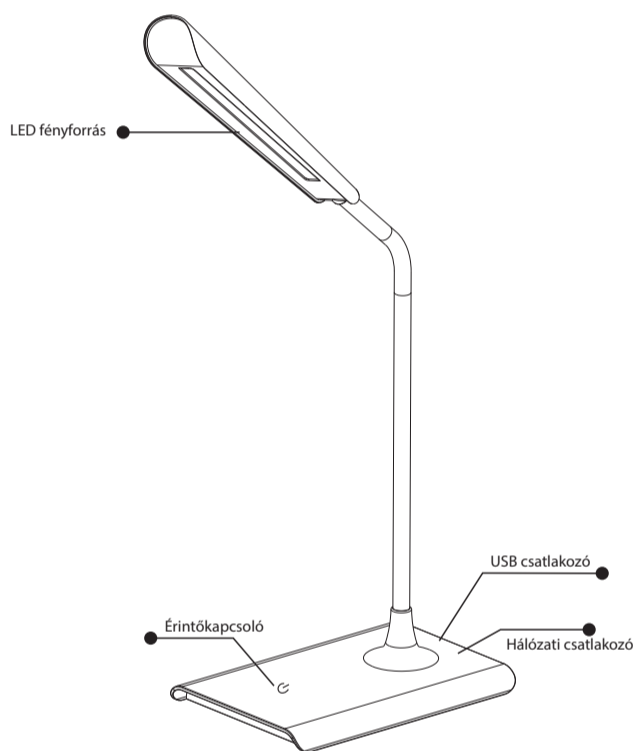

LED asztali lámpa használati útmutató DEL1407

Köszönjük a vásárlását, kérjük olvassa el figyelmesen a mellékelt útmutatót!