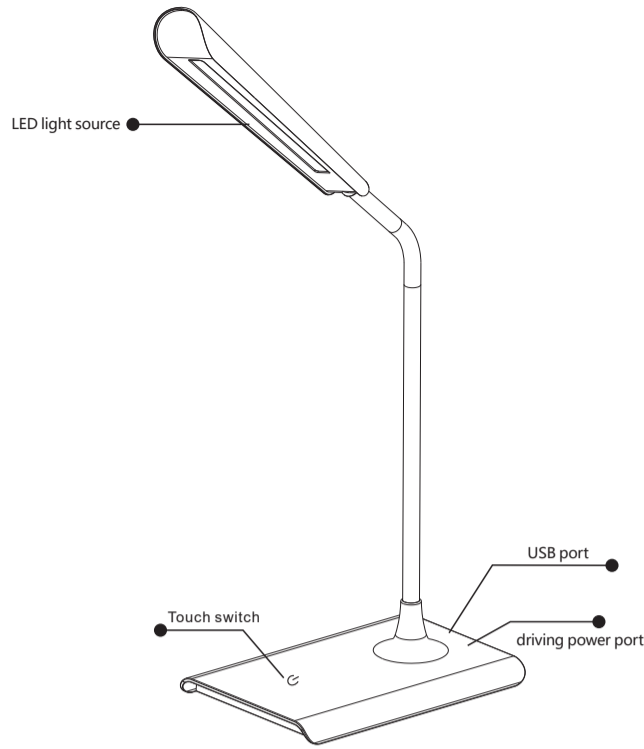

## LED eye-protective lamp operating manual DEL1407

Thank you for your purchase, please read the manual carefully in order to know the products sufficiently, for future use, please keep it well after read.

### performance feature

- The lamp of simple design, great beauty.
- LED light source, soft and uniform light ray, no RF, protect eye.
- Touch control dimming, satisfy all your demands.
- power supply with DC 12V/1.5A LED driving power.

### Technical parameters

Shell material	ABS+PS	Output	DC 12V/1A
Color temperature: 4000K			
Lamp bead qty: 18pcs SMD5730			
Shine way	straight shine	Press way	touch
Luminous flux	400 lm	CRI	>80
power	8.0W	Drive power	DC 12V/1.5A
N.W	950g		
Product size	190x130x465MM		