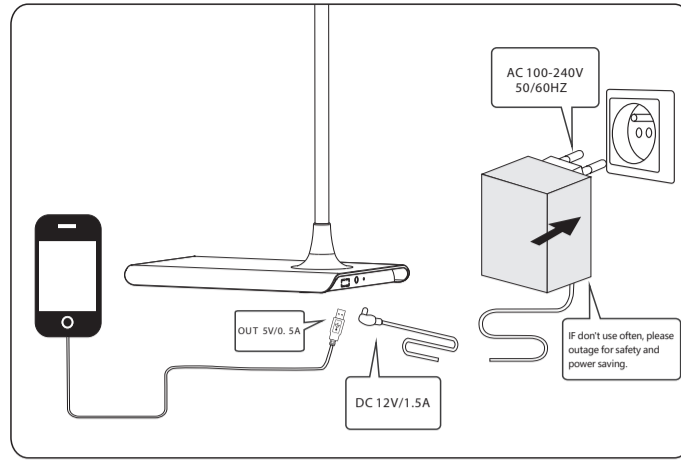

operating instruction

performance feature

- The lamp of simple design, great beauty.
- LED light source, soft and uniform light ray, no RF, protect eye.
- Touch control dimming, satisfy all your demands.
- power supply with DC 12V/1.5A LED driving power.

Technical parameters

Shell material	ABS+PS	Output	DC 12V/1A
Color temperature: 4000K			
Lamp bead qty: 18pcs SMD5730			
Shine way	straight shine	Press way	touch
Luminous flux	400 lm	CRI	>80
power	8.0W	Drive power	DC 12V/1.5A
N.W	950g		
Product size	190x130x465MM		

ON/OFF KEY: touch key, turn on/off the led lamp

LED lights brightness control:

In condition of turn on the light, touch key more than three seconds, can adjust light brightness, Loosen to confirm the current brightness, the product has brightness memory function.

Notes:

1. please wait for 3-5 seconds to start using the touch button.
2. please use the appropriate LED drive together with lamp.

Gyártó: Producer:
Daniella Kereskedelmi Kft.
H-4031 Debrecen, Köntösgát sor 1-3.
www.daniella.hu
Krajina pôvodu: Čína/ Fabricat în: China
Szarmazási ország: Kína / Made in China